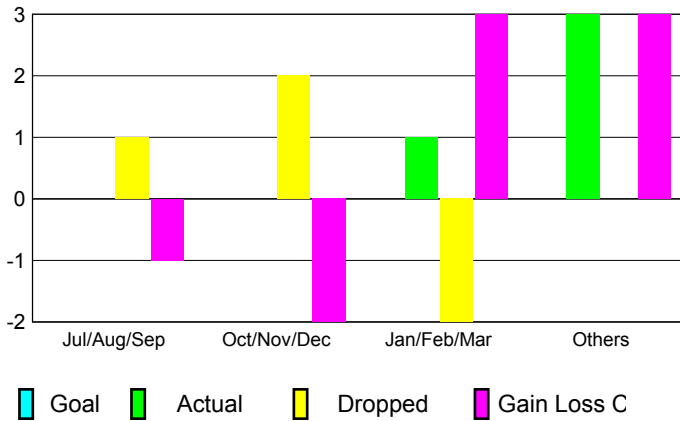

GMT: **Ricardo Shoiti Komatsu**

Location: **BRAZIL**

GMT CA: **3**

CLUBS

Month	New Club Goal	Actual New Clubs	Actual Dropped Clubs	Gain/Loss of Clubs
2012-2013				
Jul/Aug/Sep		0	1	-1
Oct/Nov/Dec		0	2	-2
Jan/Feb/Mar		1	-2	3
Apr/May/June		3	0	3
Totals		4	1	3

Club Results 2012-2013
Goal, New, Dropped, Gain/Loss

MEMBERSHIP

Month	Net Memb Goal	Actual New Memb	Actual Dropped Memb	Gain/Loss of Memb
2012-2013				
Jul/Aug/Sep		19	40	-21
Oct/Nov/Dec		79	94	-15
Jan/Feb/Mar		62	17	45
Apr/May/June		210	59	151
Totals		370	210	160