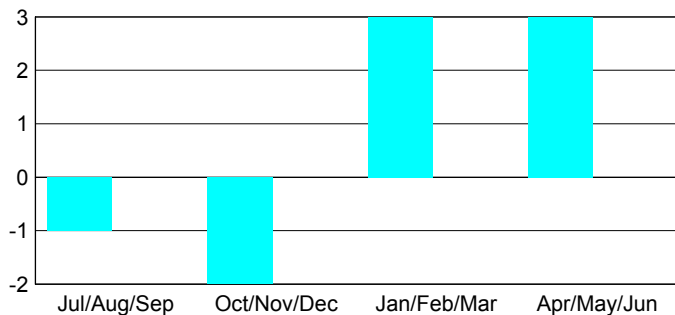

Club Results 2012-2013
Goal, New, Dropped, Gain/Loss

MEMBERSHIP

Month	Net Memb Goal	Actual New Memb	Actual Dropped Memb	Gain/Loss of Memb
2012-2013				
Jul/Aug/Sep		19	40	-21
Oct/Nov/Dec		79	94	-15
Jan/Feb/Mar		62	17	45
Apr/May/June		210	59	151
Totals		370	210	160

Membership Results 2012-2013
Goal, New, Dropped, Gain/Loss

YTD Status Quo Clubs 2012-2013

Status Quo Clubs Compared to Status Quo Members

Gender Comparison 2012-2013

Club Gain/Loss 2012-2013

Membership Gain/Loss 2012-2013