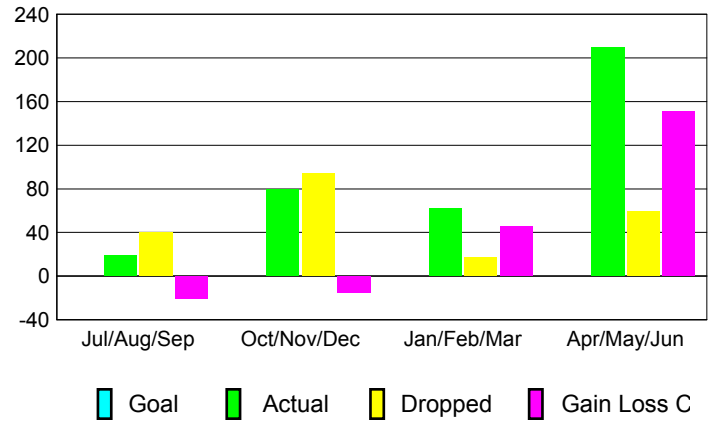

Membership Results 2012-2013
Goal, New, Dropped, Gain/Loss